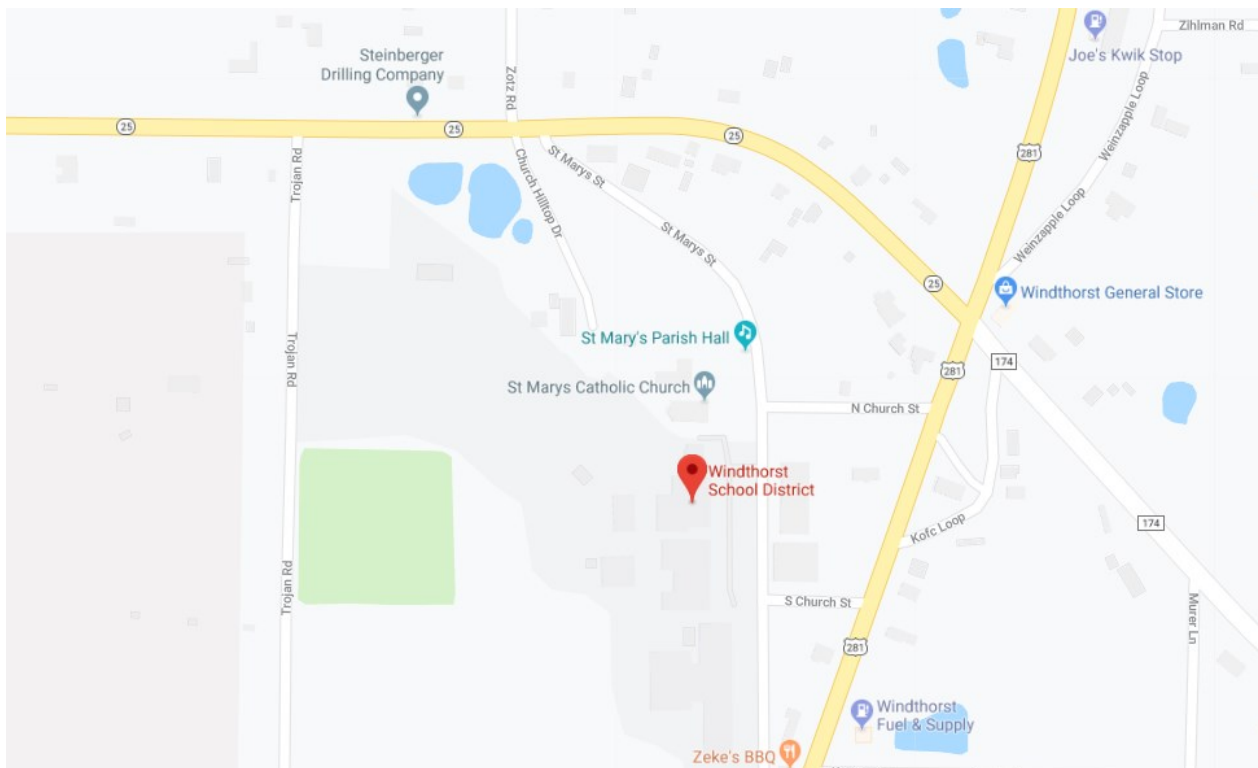

Directions to Windthorst

Church Street, Windthorst TX 76389